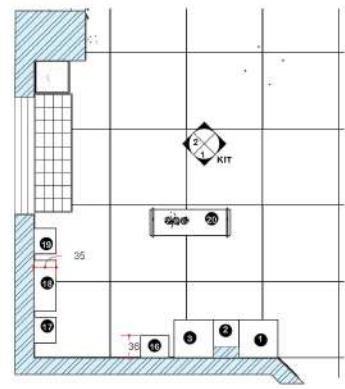

# Kitchen

Wall units

- ① Refreigerat
- ② Hidden Rang Hood

Base units

- ① Refreigerator
- ② Dish Washing Machine
- ③ Sink
- ④ Gas 80\*52
- ⑤ Mini Refreigerator
- ⑥ Iland

**LINE TRIMLESS 30  
nooraneh**

**Profile 40-40 mm  
black**