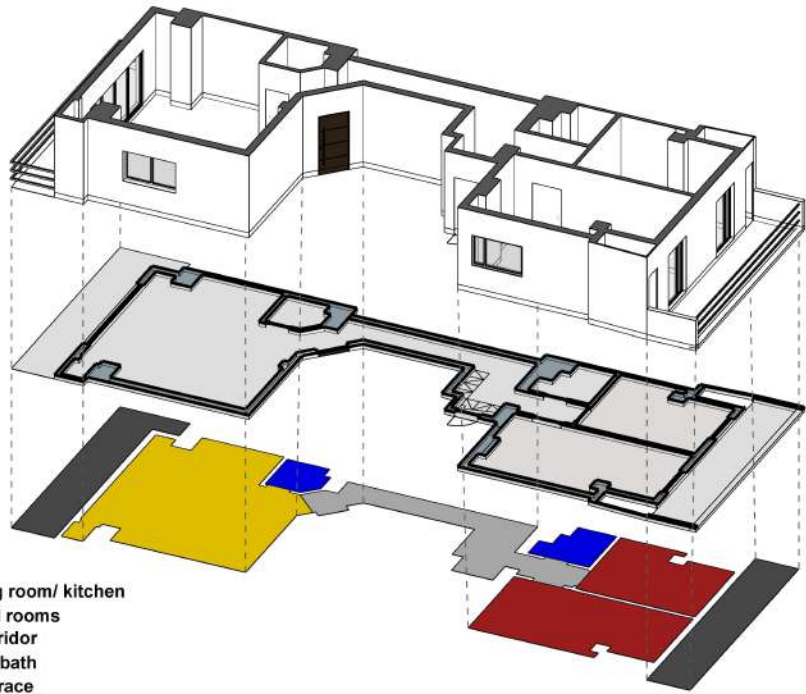

Diagram

CONSTRUCTION