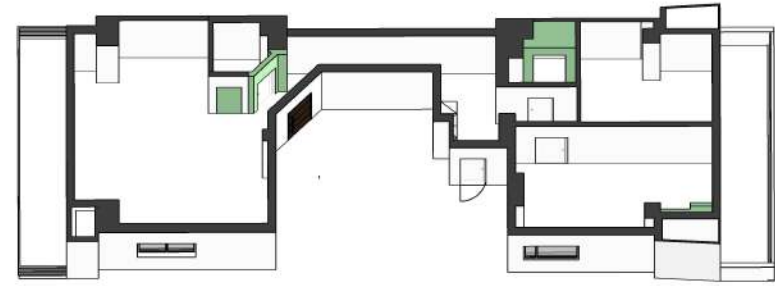

Diagram

CONSTRUCTION