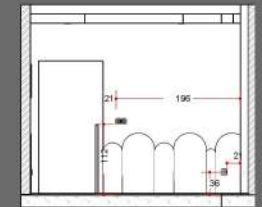

# Detail

X241  
19\* 9.3 \* 6 \* 17.8  
White  
Setare shomal

NHI 45 PS  
nooraneh

	halogen lamp
	hidden light