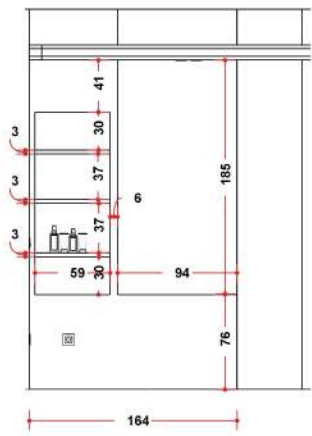

AGT
600
HG - Red