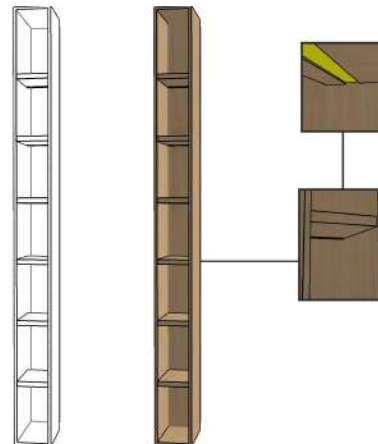

Lithing

AGT
734
Soft touch white

Faramid MDF
S-401
Synchronized
melamine