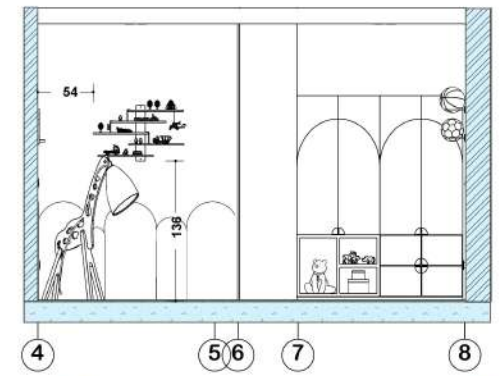

Gypsum board

B.R 3

Wall color

Parquet

B.R 4

Hidden light

MDF

Wash board
raw mdf
white chalk board color

B.R 1

13.26 m²

B.R 2