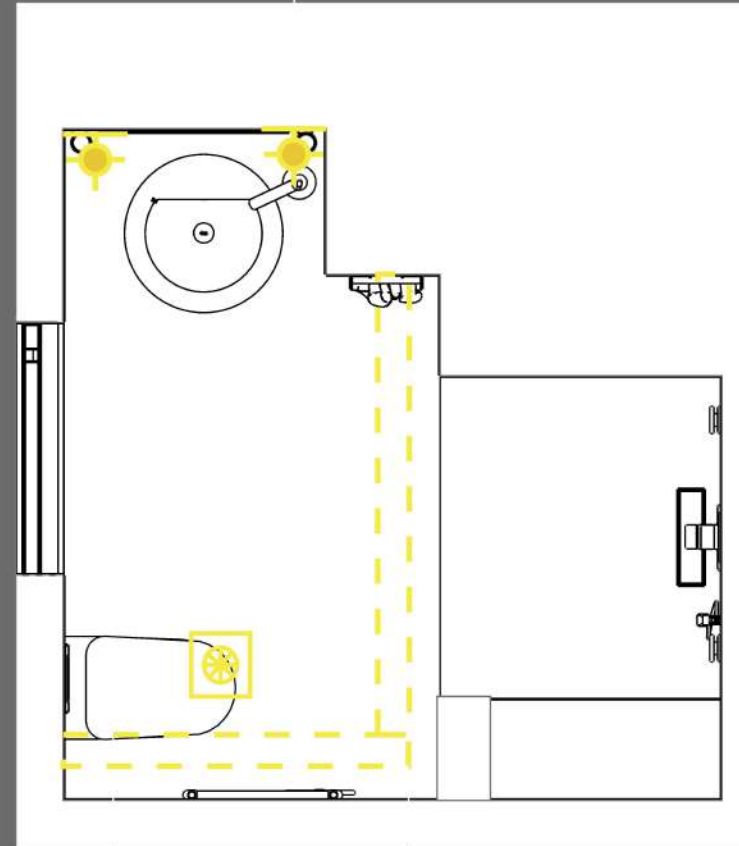

Bath 2

Bath 4

Bath 1

Bath 3

Bath 4

# Lithing

GH3-1 / black  
setareh shomal

Awenta  
Wandventilator  
Orbit

wather-proof  
linear luminaire  
(IP68)

	wall lamp
	liner ceiling light
	ventilation

**Bed room**

Gypsum board

B.R 3