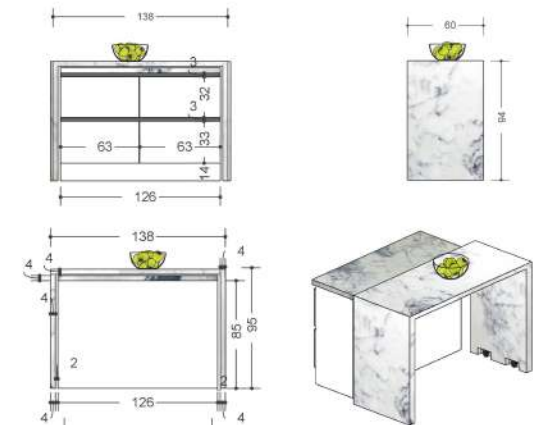

# Kitchen

Wall units

- ① Refreigerat
- ② Hidden Rang Hood

Base units

- ① Refreigerator
- ② Dish Washing Machine
- ③ Sink
- ④ Gas 80\*52
- ⑤ Mini Refreigerator
- ⑥ Iland

**LINE TRIMLESS 30  
nooraneh**

**Profile 40-40 mm  
black**