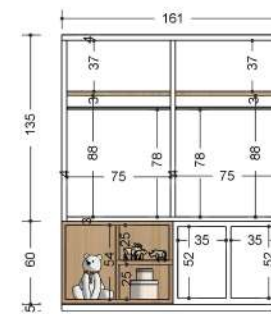

Lithing

AGT
734
Soft touch white

Faramid MDF
S-401
Synchronized
melamine