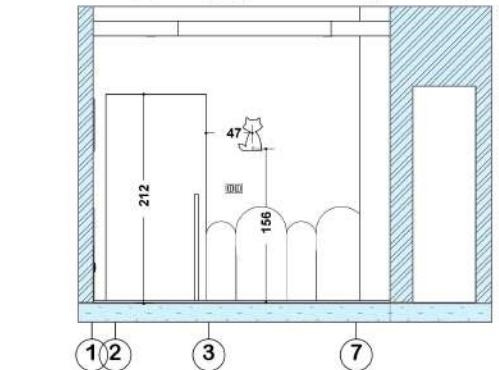

Gypsum board

B.R 3

Wall color

Parquet

B.R 4

Hidden light

MDF

Wash board
raw mdf
white chalk board color

B.R 1

13.26 m²

B.R 2