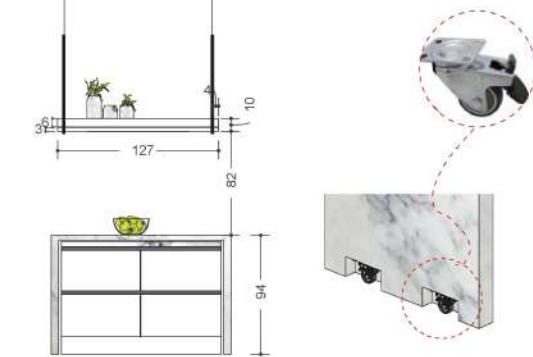

# Kitchen

Wall units

- ① Refreigerat
- ② Hidden Rang Hood

Base units

- ① Refreigerator
- ② Dish Washing Machine
- ③ Sink
- ④ Gas 80\*52
- ⑤ Mini Refreigerator
- ⑥ Iland

**LINE TRIMLESS 30  
nooraneh**

**Profile 40-40 mm  
black**