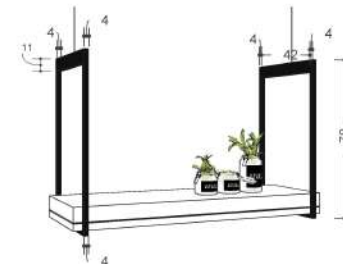

# Kitchen

Wall units

- ① Refreigerat
- ② Hidden Rang Hood

Base units

- ① Refreigerator
- ② Dish Washing Machine
- ③ Sink
- ④ Gas 80\*52
- ⑤ Mini Refreigerator
- ⑥ Iland

**LINE TRIMLESS 30  
nooraneh**

**Profile 40-40 mm  
black**