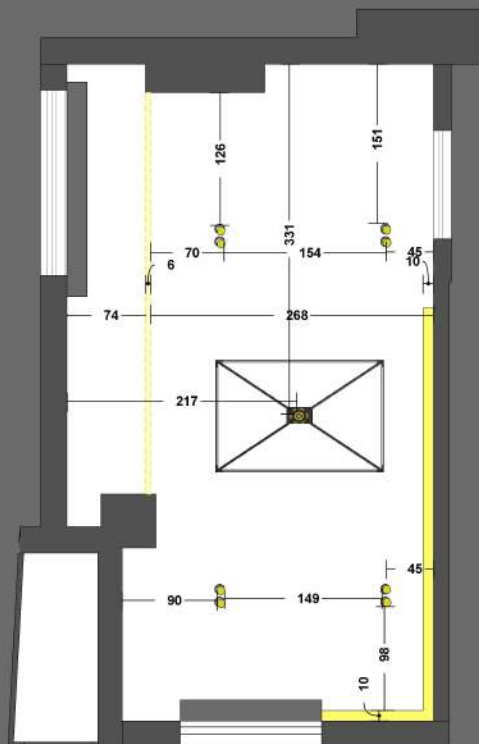

Lithing

	halogen lamp
	hidden light
	liner ceiling light
	Chandelier