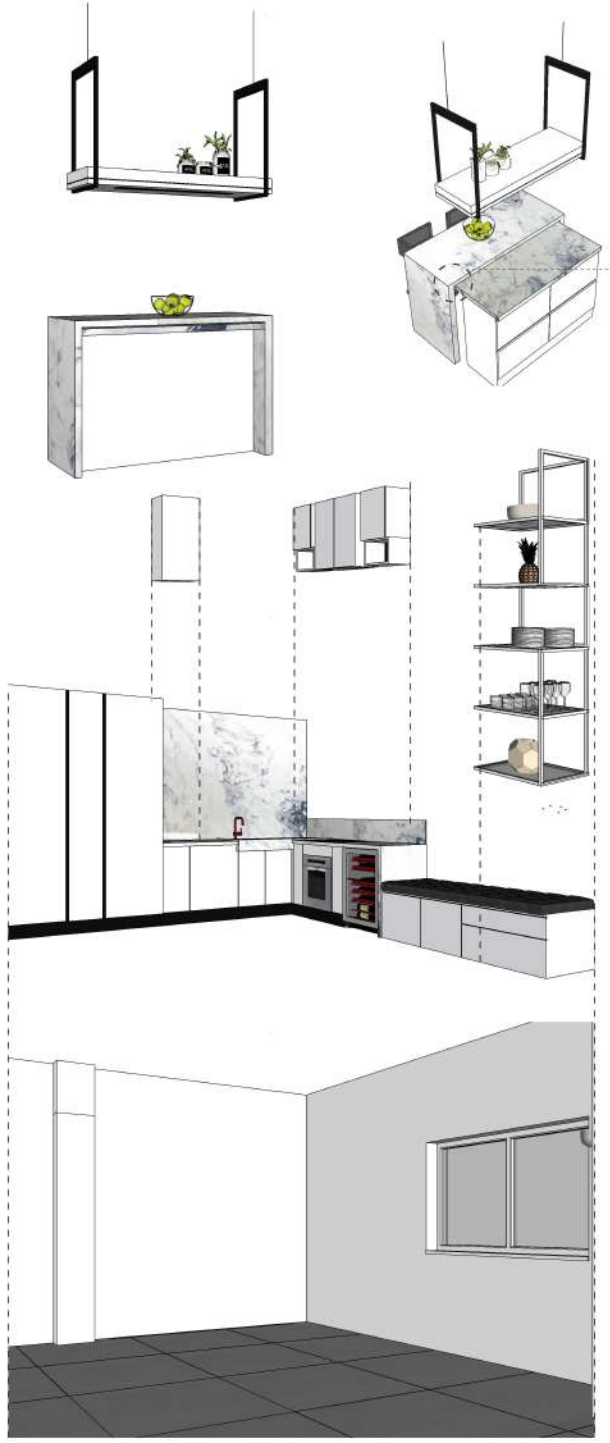

# FRAME HOUSE

House renovation

Type:residential

Designer:Nazanin fander

Location:Zigourat tower-  
tehran-iran

Year:2022

Area = 121 m

**# RENOVATION**

# FRAME HOUSE

# FRAME HOUSE

Mood board

# Kitchen

Wall units

- ① Refreigerat
- ② Hidden Rang Hood

Base units

- ① Refreigerator
- ② Dish Washing Machine
- ③ Sink
- ④ Gas 80\*52
- ⑤ Mini Refreigerator
- ⑥ Iland

**LINE TRIMLESS 30  
nooraneh**

**Profile 40-40 mm  
black**