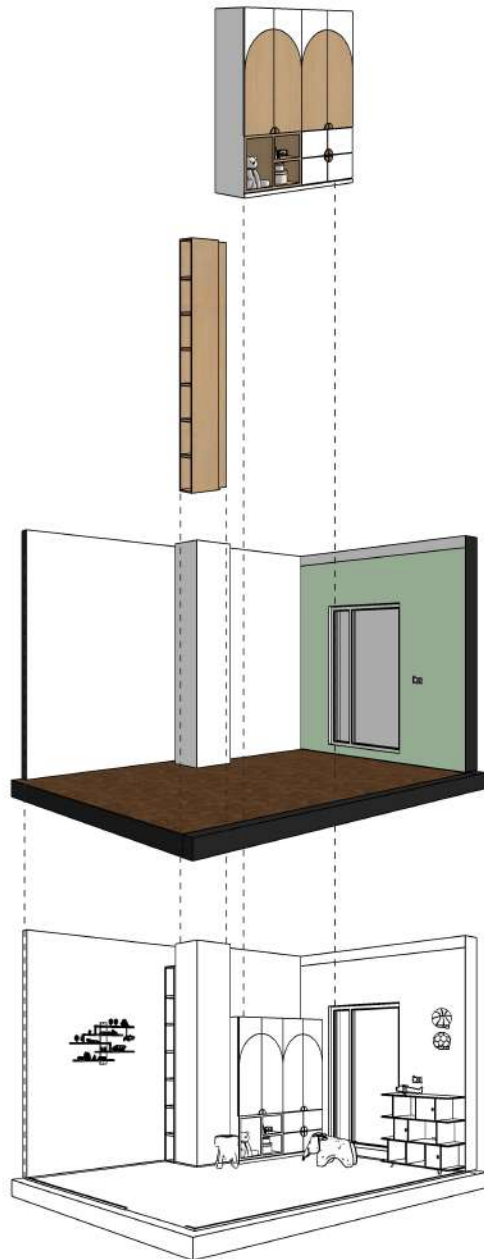

Detail

X241
19* 9.3 * 6 * 17.8
White
Setare shomal

NHI 45 PS
nooraneh