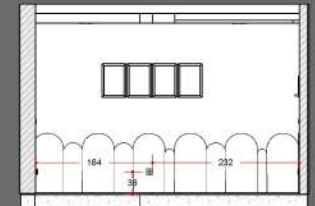

# Detail

X241  
19\* 9.3 \* 6 \* 17.8  
White  
Setare shomal

NHI 45 PS  
nooraneh

	halogen lamp
	hidden light