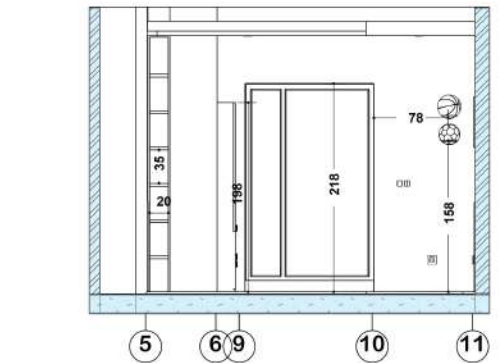

Gypsum board

B.R 3

Wall color

Parquet

B.R 4

Hidden light

MDF

Wash board
raw mdf
white chalk board color

B.R 1

13.26 m²

B.R 2