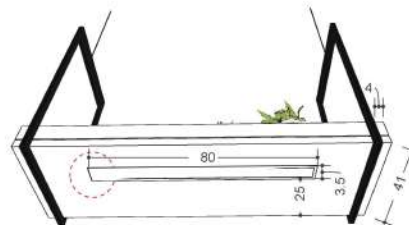

# Kitchen

Wall units

- ① Refreigerat
- ② Hidden Rang Hood

Base units

- ① Refreigerator
- ② Dish Washing Machine
- ③ Sink
- ④ Gas 80\*52
- ⑤ Mini Refreigerator
- ⑥ Iland

**LINE TRIMLESS 30  
nooraneh**

**Profile 40-40 mm  
black**