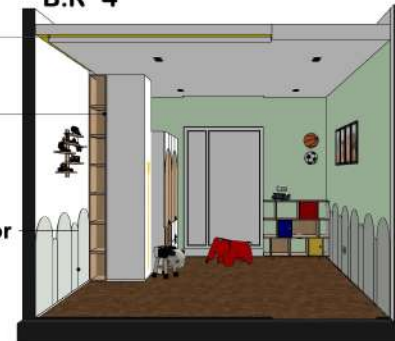

Parquet

B.R 4

Hidden light