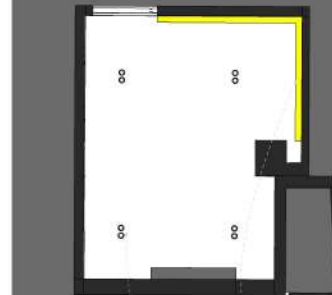

Detail

X241
19* 9.3 * 6 * 17.8
White
Setare shomal

NHI 45 PS
nooraneh