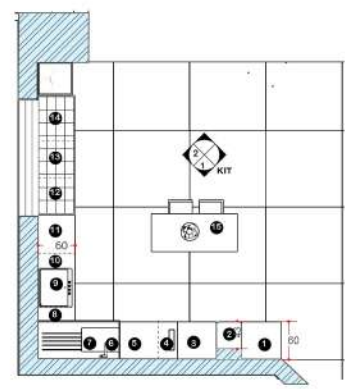

# Kitchen

Wall units

- ① Refreigerat
- ② Hidden Rang Hood

Base units

- ① Refreigerator
- ② Dish Washing Machine
- ③ Sink
- ④ Gas 80\*52
- ⑤ Mini Refreigerator
- ⑥ Iland

**LINE TRIMLESS 30  
nooraneh**

**Profile 40-40 mm  
black**

LivingRoom view 2