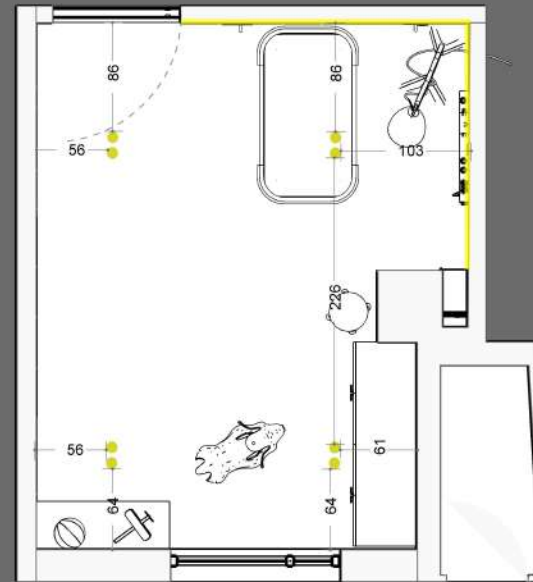

# Detail

X241  
19\* 9.3 \* 6 \* 17.8  
White  
Setare shomal

NHI 45 PS  
nooraneh

	halogen lamp
	hidden light