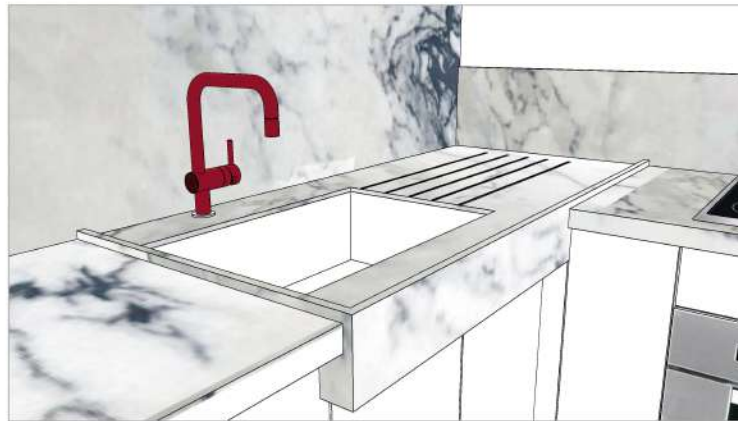

# Kitchen

Wall units

- ① Refreigerat
- ② Hidden Rang Hood

Base units

- ① Refreigerator
- ② Dish Washing Machine
- ③ Sink
- ④ Gas 80\*52
- ⑤ Mini Refreigerator
- ⑥ Iland

**LINE TRIMLESS 30  
nooraneh**

**Profile 40-40 mm  
black**