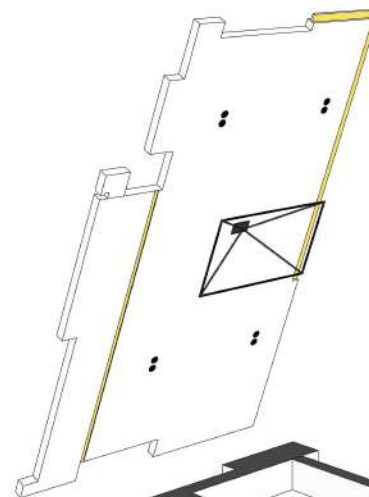

# Lithing

	halogen lamp
	hidden light
	liner ceiling light
	Chandelier

line trimless 60 nooraneh

KT 5  
100 \*1.5  
setareh shomal

X241  
19\* 9.3 \* 6 \* 17.8  
White  
Setare shomal

NHI 45 PS  
nooraneh

x512  
30\*4.5  
setareh shomal