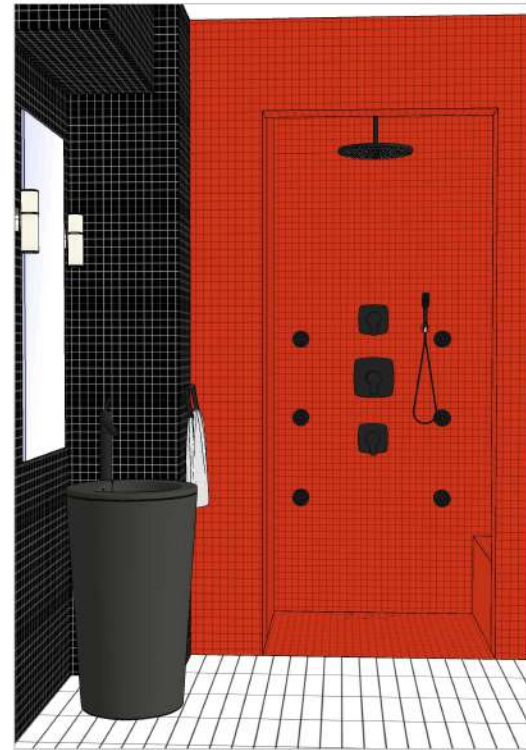

# FRAME HOUSE

House renovation

Type:residential

Designer:Nazanin fander

Location:Zigourat tower-  
tehran-iran

Year:2022

Area = 121 m

**# RENOVATION**

**# MODERN**

**# INTERIOR DESIGN**

**# DE STIJL**

# FRAME HOUSE