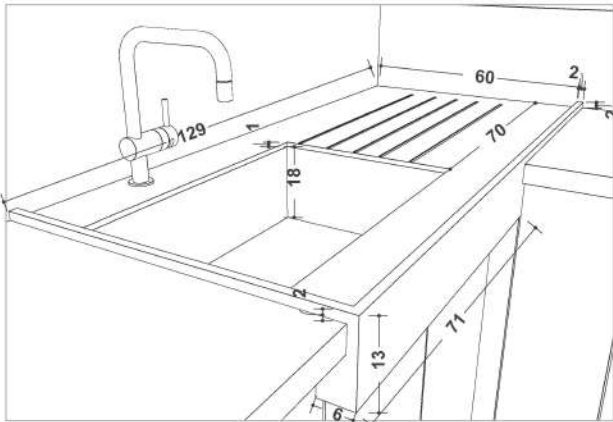

# Kitchen

Wall units

- ① Refreigerat
- ② Hidden Rang Hood

Base units

- ① Refreigerator
- ② Dish Washing Machine
- ③ Sink
- ④ Gas 80\*52
- ⑤ Mini Refreigerator
- ⑥ Iland

**LINE TRIMLESS 30  
nooraneh**

**Profile 40-40 mm  
black**