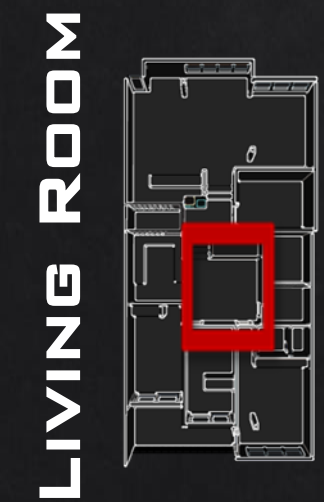

RENOVATION PROJECT

HOUSE

No. 8

EXISTING PLAN

**CHANGING THE MATERIAL
AND INTERIOR DESIGN**

**DESIGNING
TV WALL**

ADD BAR

**ENTRANCE
CLOSET
DESIGN**

NEW PLAN

BAR

ENTRANCE CLOSET

USING **GLASS**
BLOCKS TO
ILLUMINATE
DIFFERENT
AREAS OF THE
HOUSE

LIGHT DEPTH

USING THE
PATIO SPACE
WITH FORGING
AND GLASS TO
CREATE A
GREENHOUSE
SPACE

GREEN ZONE

TV WALL

HALL

KITCHEN

LIVING ROOM

MASTER ROOM

ROOM 1

ROOM 2

BATHROOM

DETAIL WAL HANG