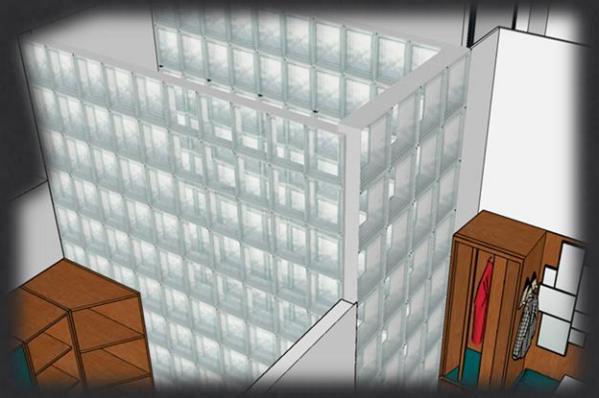

RENOVATION PROJECT

HOUSE

No. 8

EXISTING PLAN

**CHANGING THE MATERIAL
AND INTERIOR DESIGN**

**DESIGNING
TV WALL**

ADD BAR

**ENTRANCE
CLOSET
DESIGN**

NEW PLAN

BAR

ENTRANCE CLOSET

USING **GLASS**
BLOCKS TO
ILLUMINATE
DIFFERENT
AREAS OF THE
HOUSE

LIGHT DEPTH

USING THE
PATIO SPACE
WITH FORGING
AND GLASS TO
CREATE A
GREENHOUSE
SPACE

GREEN ZONE

TV WALL

HALL

KITCHEN

LIVING ROOM

MASTER ROOM

ROOM 1

ROOM 2

BATHROOM

DETAIL WAL HANG