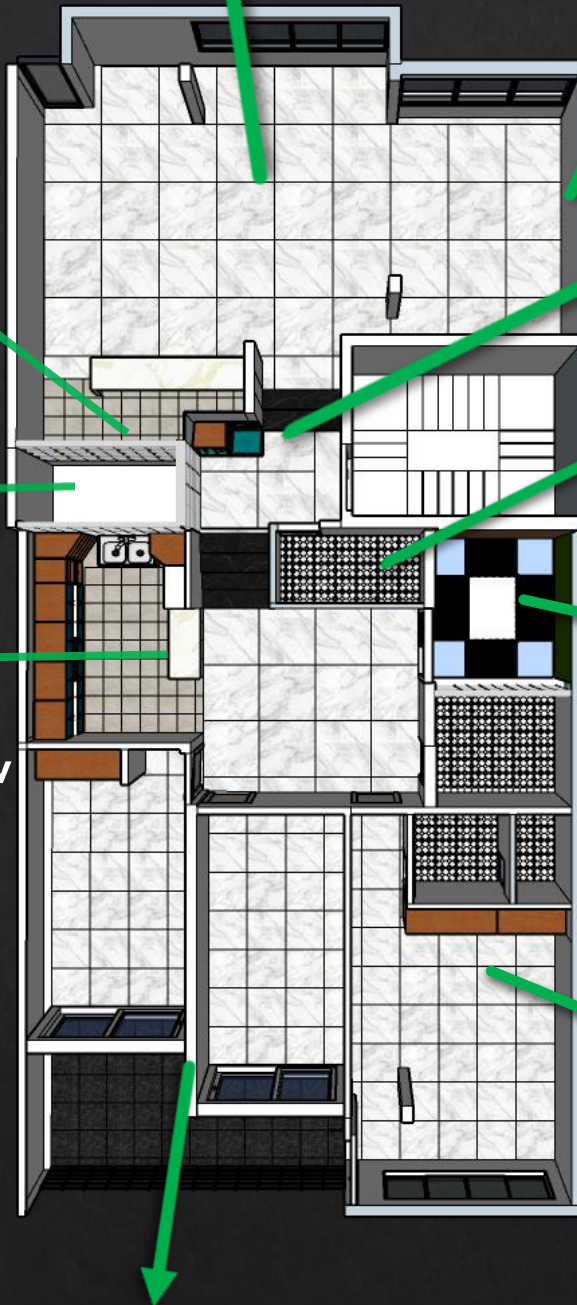

RENOVATION PROJECT

HOUSE

No. 8

EXISTING PLAN

**CHANGING THE MATERIAL
AND INTERIOR DESIGN**

**DESIGNING
TV WALL**

ADD BAR

**ENTRANCE
CLOSET
DESIGN**

**ADD
LIGHT DEPTH**

**CHANGING
THE WC
DIMENSIONS**

**OPEN THE
KITCHEN AND
DESIGNING NEW
CABINETS**

**ADD
GREEN ZONE**

**CREATE
MASTER
BEDROOM**

**CHANGING THE WINDOWS
DIMENSIONS AND DESIGN**

PLAN AMENDMENTS

NEW PLAN

BAR

ENTRANCE CLOSET

USING **GLASS**
BLOCKS TO
ILLUMINATE
DIFFERENT
AREAS OF THE
HOUSE

LIGHT DEPTH

USING THE
PATIO SPACE
WITH FORGING
AND GLASS TO
CREATE A
GREENHOUSE
SPACE

GREEN ZONE

TV WALL

HALL

KITCHEN

LIVING ROOM

MASTER ROOM

ROOM 1

ROOM 2

BATHROOM

DETAIL WAL HANG