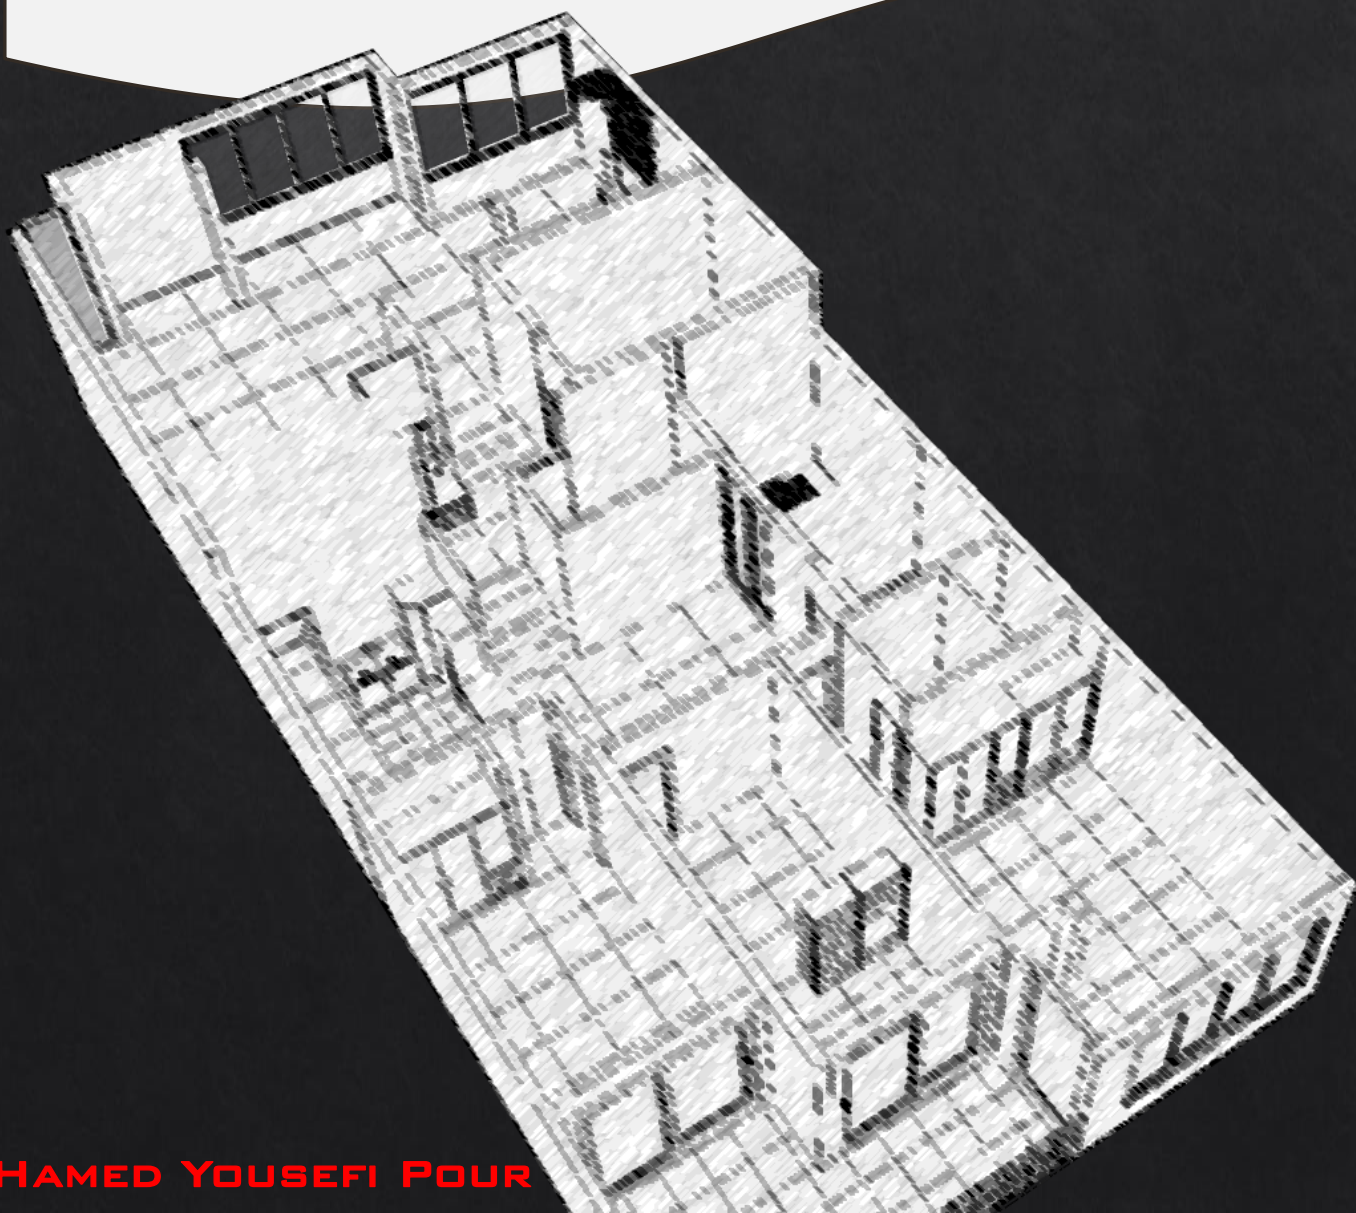

RENOVATION PROJECT

HOUSE

No. 8

EXISTING PLAN

**CHANGING THE MATERIAL
AND INTERIOR DESIGN**

**DESIGNING
TV WALL**

ADD BAR

**ENTRANCE
CLOSET
DESIGN**

NEW PLAN

BAR

ENTRANCE CLOSET

USING **GLASS**
BLOCKS TO
ILLUMINATE
DIFFERENT
AREAS OF THE
HOUSE

LIGHT DEPTH

USING THE
PATIO SPACE
WITH FORGING
AND GLASS TO
CREATE A
GREENHOUSE
SPACE

GREEN ZONE

TV WALL