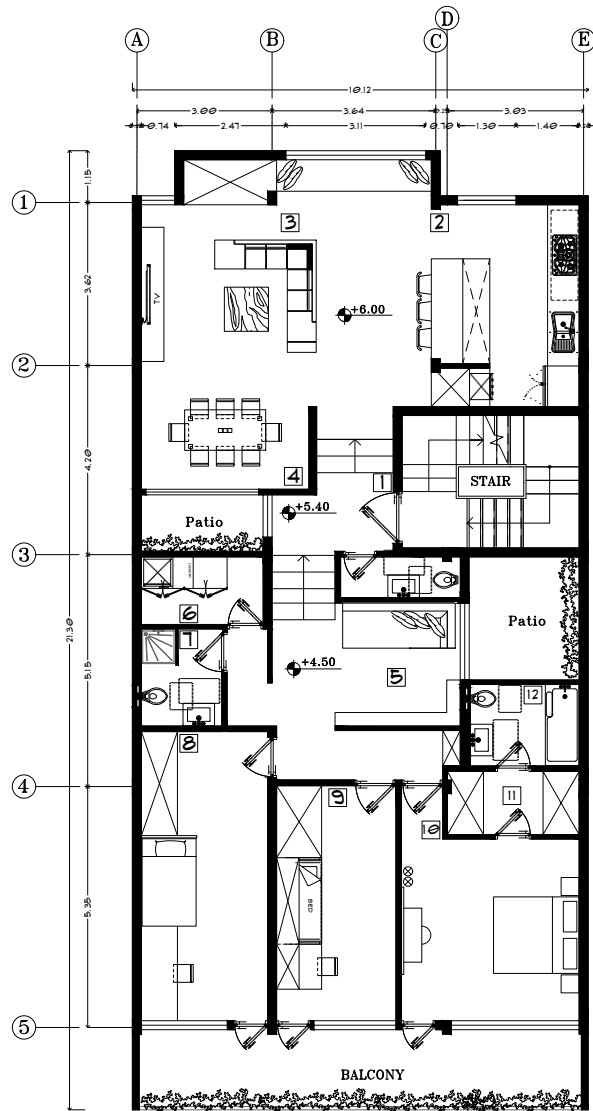

# Renovation project

Mentor

MR.Roham Maghsodlou

Designer

Sogand Mehraeen

BEFORE

EXISTING PLAN

- |                |            |
|----------------|------------|
| ① ENTRANCE     | ① WC       |
| ② KITCHEN      | ② BEDROOM  |
| ③ LIVING ROOM  | ③ BEDROOM  |
| ④ DINING ROOM  | ④ BEDROOM  |
| ⑤ READING ROOM | ⑤ CLOSET   |
| ⑥ LOUNDRY      | ⑥ BATHROOM |

**AFTER**  
**FURNITURE PLAN**

**FURNITURE PLAN**

- |                |            |
|----------------|------------|
| ① ENTRANCE     | ① WC       |
| ② KITCHEN      | ② BEDROOM  |
| ③ LIVING ROOM  | ③ BEDROOM  |
| ④ DINING ROOM  | ④ BEDROOM  |
| ⑤ READING ROOM | ⑤ CLOSET   |
| ⑥ LOUNDRY      | ⑥ BATHROOM |

**AFTER**  
**FURNITURE PLAN**

kitchen

living room

living room

Dining room

Entrance

Reading room

Reading room

Master Bedroom

Master Bedroom

Bath room