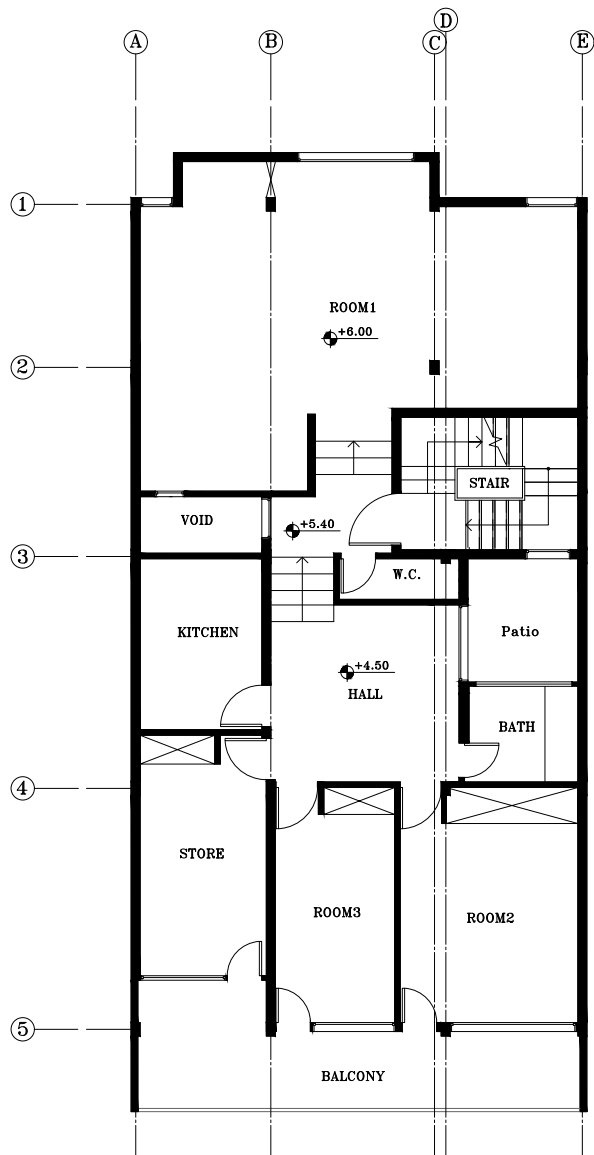

# Renovation project

Mentor

MR.Roham Maghsodlou

Designer

Sogand Mehraeen

BEFORE

EXISTING PLAN

- |                |            |
|----------------|------------|
| ① ENTRANCE     | ① WC       |
| ② KITCHEN      | ② BEDROOM  |
| ③ LIVING ROOM  | ③ BEDROOM  |
| ④ DINING ROOM  | ④ BEDROOM  |
| ⑤ READING ROOM | ⑤ CLOSET   |
| ⑥ LOUNDRY      | ⑥ BATHROOM |

**AFTER**  
**FURNITURE PLAN**

**FURNITURE PLAN**

- |                |            |
|----------------|------------|
| ① ENTRANCE     | ① WC       |
| ② KITCHEN      | ② BEDROOM  |
| ③ LIVING ROOM  | ③ BEDROOM  |
| ④ DINING ROOM  | ④ BEDROOM  |
| ⑤ READING ROOM | ⑤ CLOSET   |
| ⑥ LOUNDRY      | ⑥ BATHROOM |

**AFTER**  
**FURNITURE PLAN**

kitchen

living room

living room

Dining room

Entrance

Reading room

Reading room

Master Bedroom

Master Bedroom

Bath room