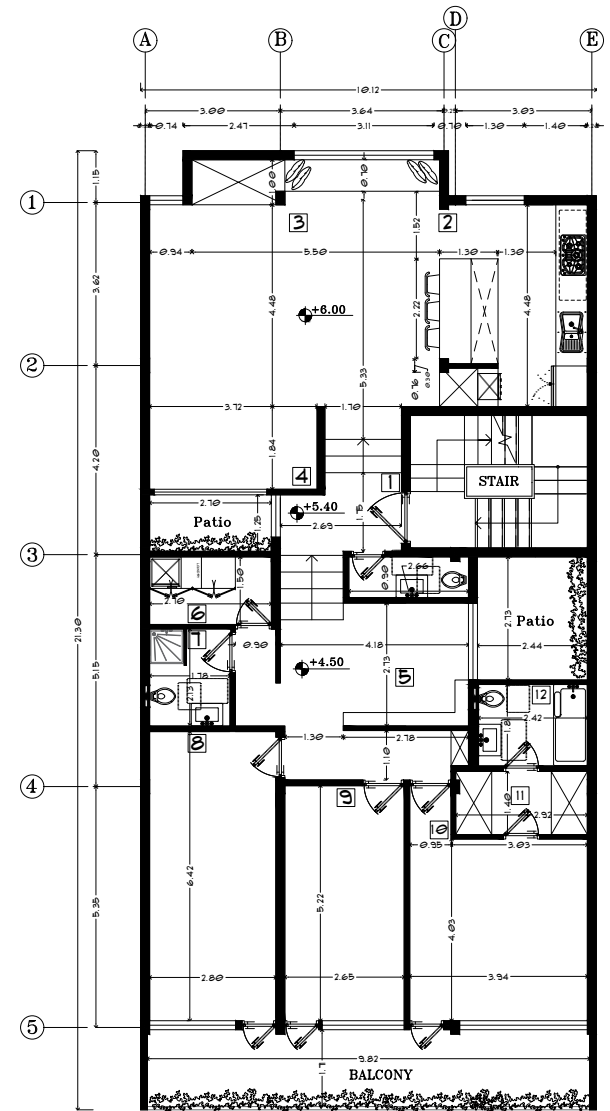

# Renovation project

Mentor

MR.Roham Maghsodlou

Designer

Sogand Mehraeen

BEFORE

EXISTING PLAN

- |                |            |
|----------------|------------|
| ① ENTRANCE     | ① WC       |
| ② KITCHEN      | ② BEDROOM  |
| ③ LIVING ROOM  | ③ BEDROOM  |
| ④ DINING ROOM  | ④ BEDROOM  |
| ⑤ READING ROOM | ⑤ CLOSET   |
| ⑥ LOUNDRY      | ⑥ BATHROOM |

**AFTER**  
**FURNITURE PLAN**

**FURNITURE PLAN**

- |                |            |
|----------------|------------|
| ① ENTRANCE     | ① WC       |
| ② KITCHEN      | ② BEDROOM  |
| ③ LIVING ROOM  | ③ BEDROOM  |
| ④ DINING ROOM  | ④ BEDROOM  |
| ⑤ READING ROOM | ⑤ CLOSET   |
| ⑥ LOUNDRY      | ⑥ BATHROOM |

**AFTER**  
**FURNITURE PLAN**

kitchen

living room

living room

Dining room

Entrance

Reading room

Reading room