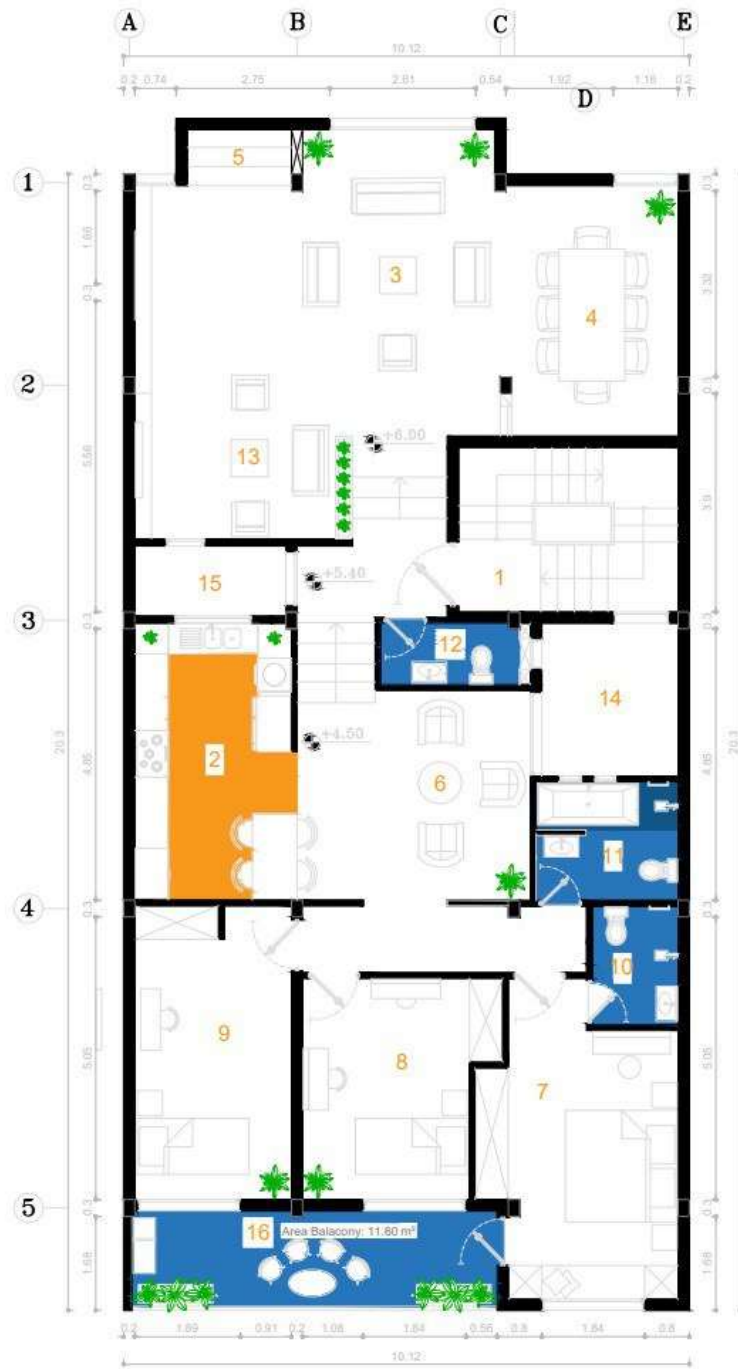

- 1. Entrance
- 2. Kitchen
- 3. Hall
- 4. Room
- 5. Room
- 6. Room
- 7. Room
- 8. Bathroom
- 9. W.C
- 10. Patio
- 11. Void
- 12. Balcony

Before Renovation 2nd Floor Plan Dimantion

Scale : 1.100

Total Area 2nd Floor Plan : 188.60 m<sup>2</sup>

**2nd. Floor**

- 1. Entrance
- 2. Kitchen
- 3. Living Room
- 4. Dining Room
- 5. Cofe Bar
- 6. Hall
- 7. Master Room
- 8. Bedroom
- 9. Bedroom
- 10. Bathroom
- 11. Bathroom
- 12. W.C
- 13. TV Room
- 14. Patio
- 15. Void
- 16. Balcony Garden

After Renovation 2nd Floor Dimantion Plan

Scale : 1.100

Total Area 2nd Floor Plan : 188.60 m<sup>2</sup>

**2nd. Floor**

- 1. Entrance
- 2. Kitchen
- 3. Living Room
- 4. Dining Room
- 5. Cofe Bar
- 6. Hall
- 7. Master Room
- 8. Bedroom
- 9. Bedroom
- 10. Bathroom
- 11. Bathroom
- 12. W.C
- 13. TV Room
- 14. Patio
- 15. Void
- 16. Balcony Garden

After Renovation 2nd Floor Furniture Plan

Scale : 1.100

Total Area 2nd Floor Plan : 188.60 m<sup>2</sup>

Existing Plan

Scale : 1.100

Section

Scale : 1.100

North View