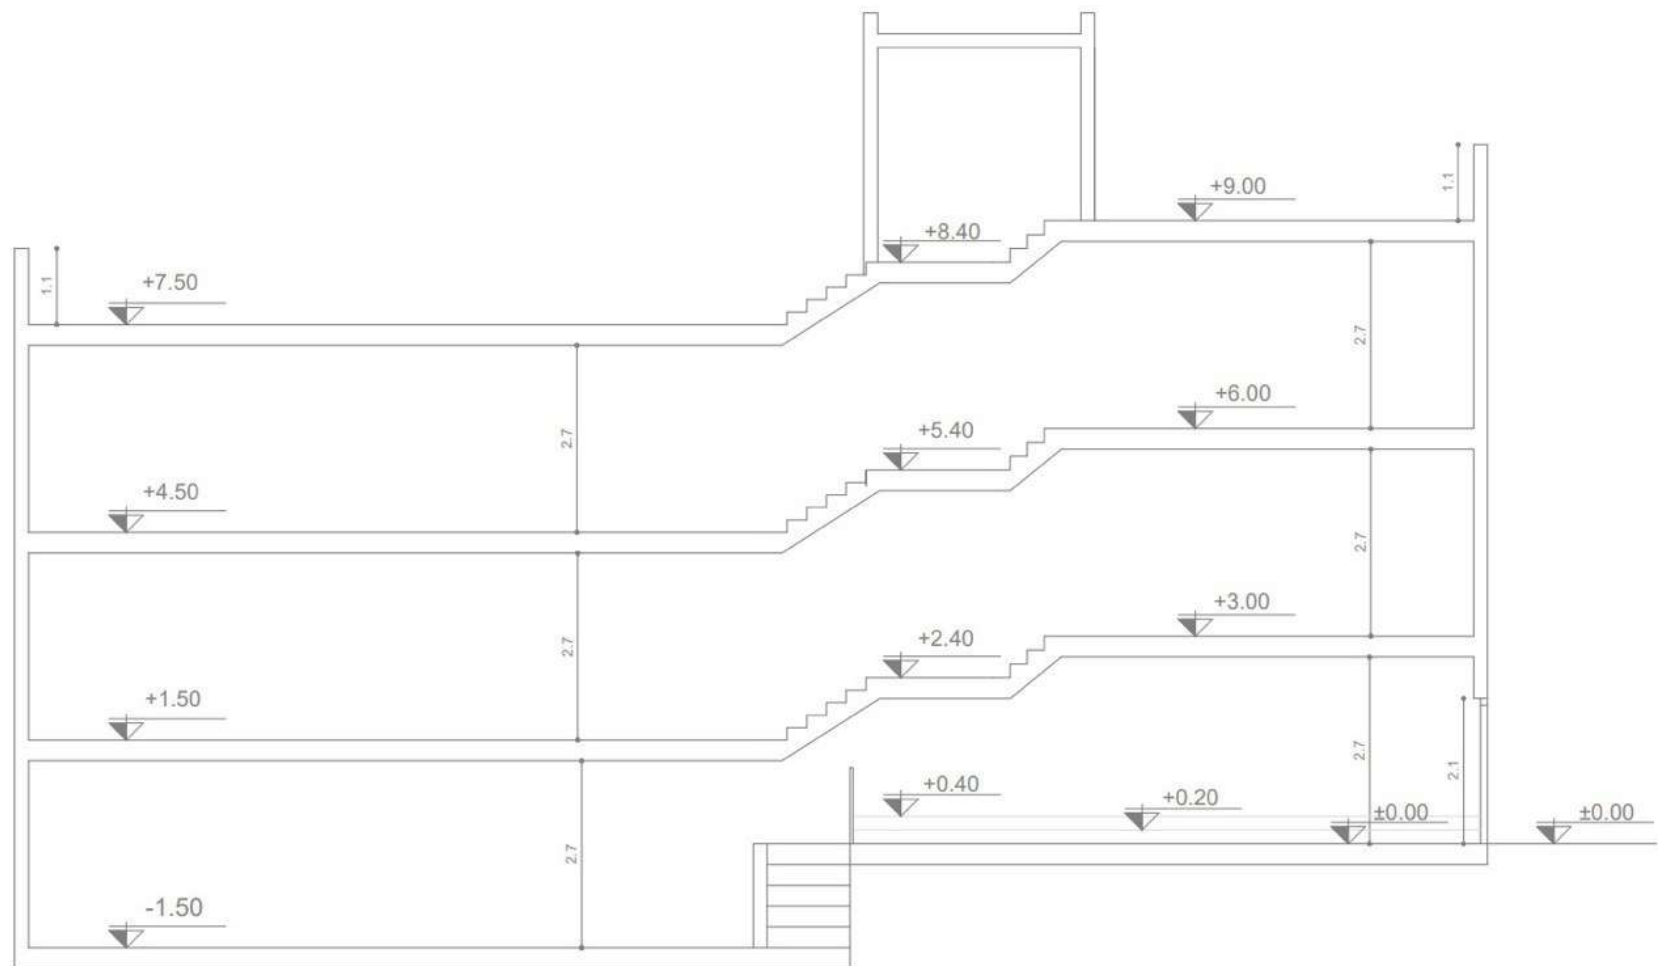

After Renovation 2nd Floor Furniture Plan

Scale : 1.100

Total Area 2nd Floor Plan : 188.60 m<sup>2</sup>

Existing Plan

Scale : 1.100

Section

Scale : 1.100

North View

Scale : 1.100

DINING ROOM

LIVING ROOM

TV ROOM

KITCHEN

TV ROOM Wall Section

Scale : 1.100

ساختار سقف موجود ۳۰ سانتیمتر