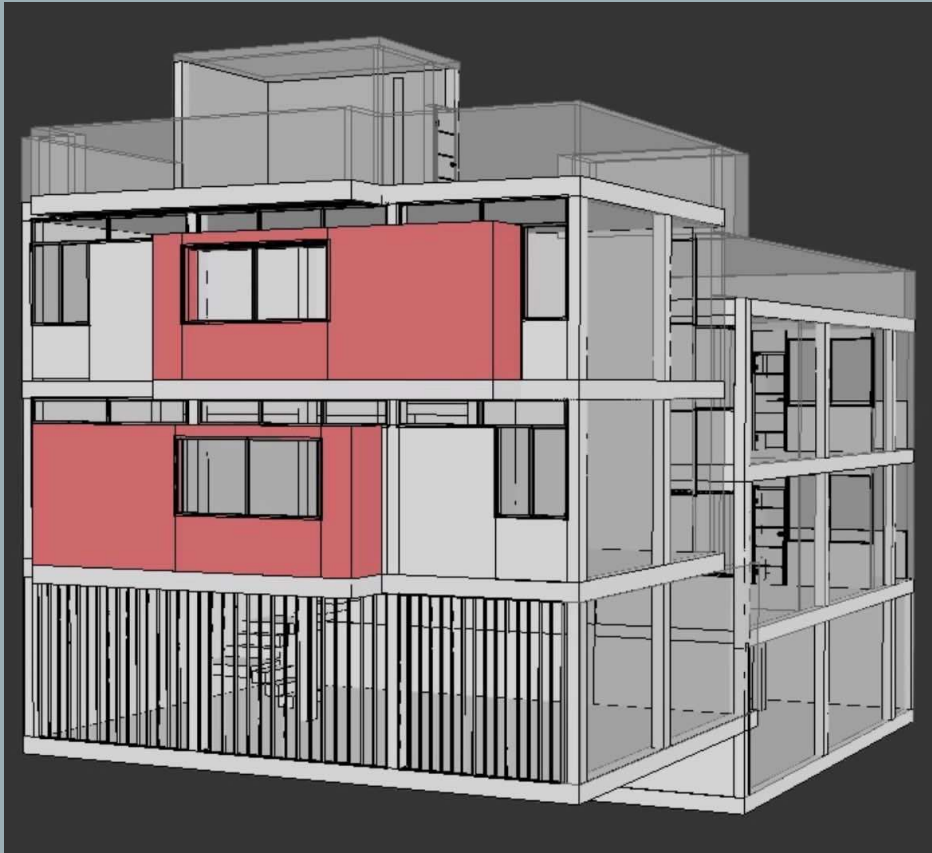

# RENOVATION PROJECT

Iranian Architecture Center

HOUSE RENOVATION

Instructor :

Mr. Roham Maghsoudlou

Designer :

Majid Ghasemi , Azadeh Fatahi , Hosna Shariatmadari , Maryam Eftekharzadeh

**2nd. Floor**

- 1. Entrance
- 2. Kitchen
- 3. Hall
- 4. Room
- 5. Room
- 6. Room
- 7. Room
- 8. Bathroom
- 9. W.C
- 10. Patio
- 11. Void
- 12. Balcony

Before Renovation 2nd Floor Plan Dimantion

Scale : 1.100

Total Area 2nd Floor Plan : 188.60 m<sup>2</sup>